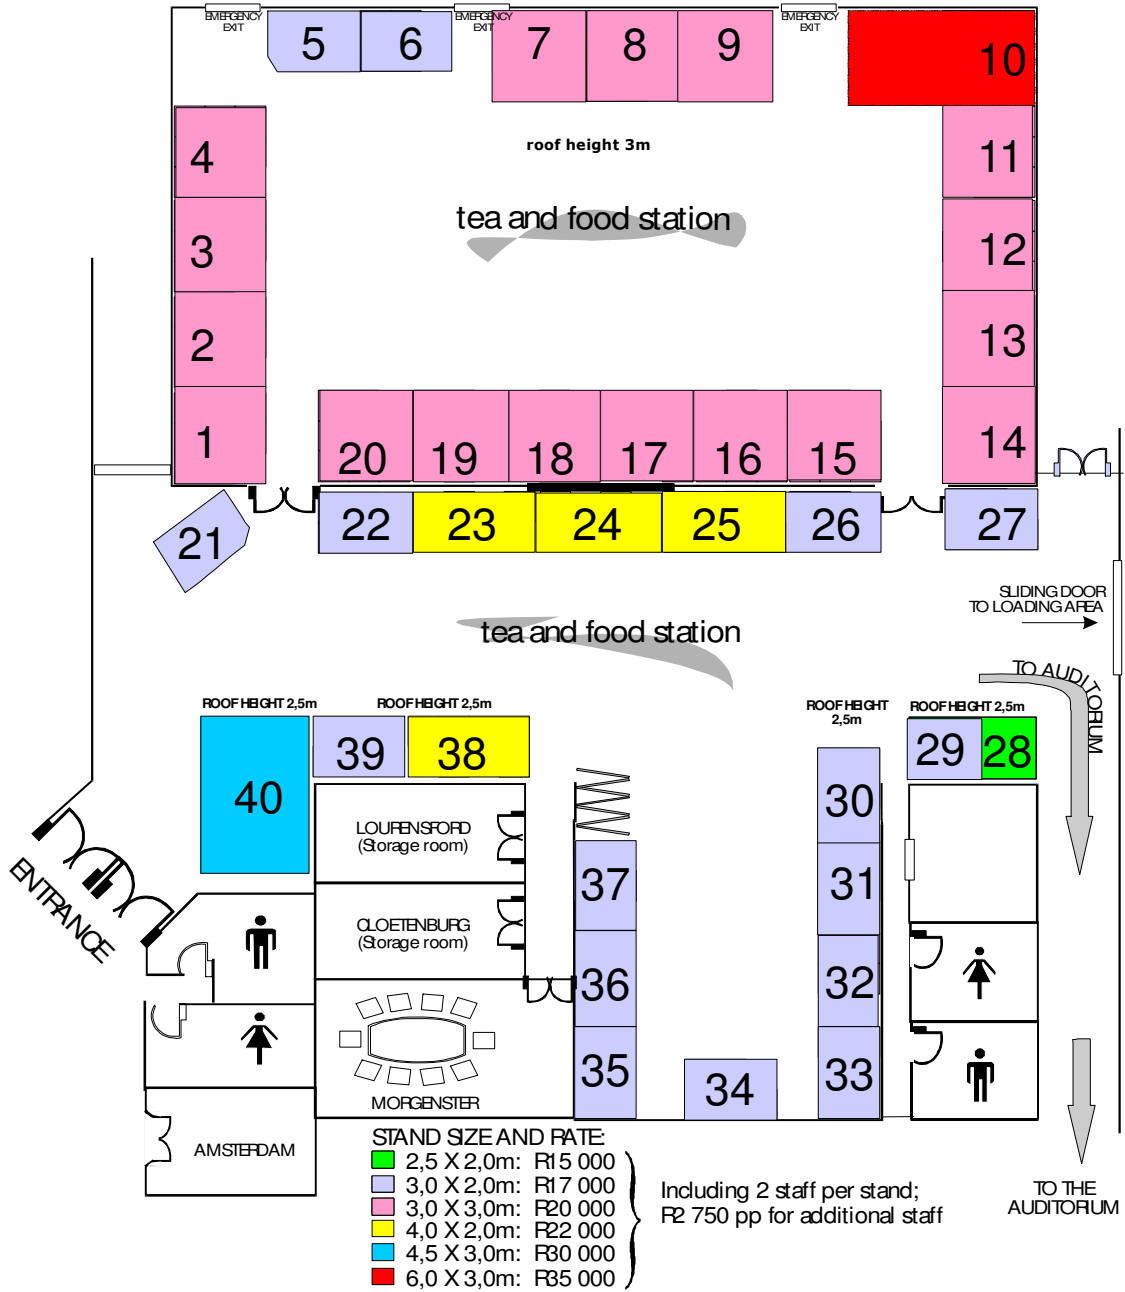

THE SOCIETY of NEUROSURGEONS of SOUTH AFRICA
 22nd BIENNIAL CONGRESS
 3 - 6 OCTOBER 2012
 LORD CHARLES HOTEL ❖ SOMERSET WEST
 EXHIBITOR FLOOR PLAN

SET-UP: Wednesday 3 October 2012 from 0830-1700 sharp
 BREAK DOWN: Saturday 6 October 2012 after mid-morning tea
 ROOF HEIGHT: Unless otherwise indicated, the roof height is 3,0m.